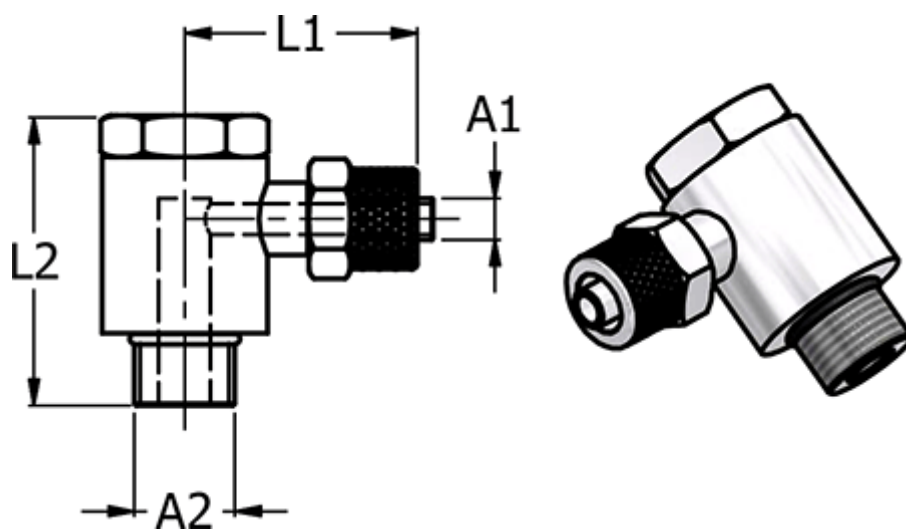

Article number: 586136148

Description: Push-on fitting 13.614-8, metal G 1/4"/Ø8/6  
Banjovinkel

## Measures

= -	NV	= 17
= -	Thread A2 = G 1/4"	
= -		
= -		
= -		

Hose diameter A1 = 8/6

L1 = 28.0

L2 = 33.0